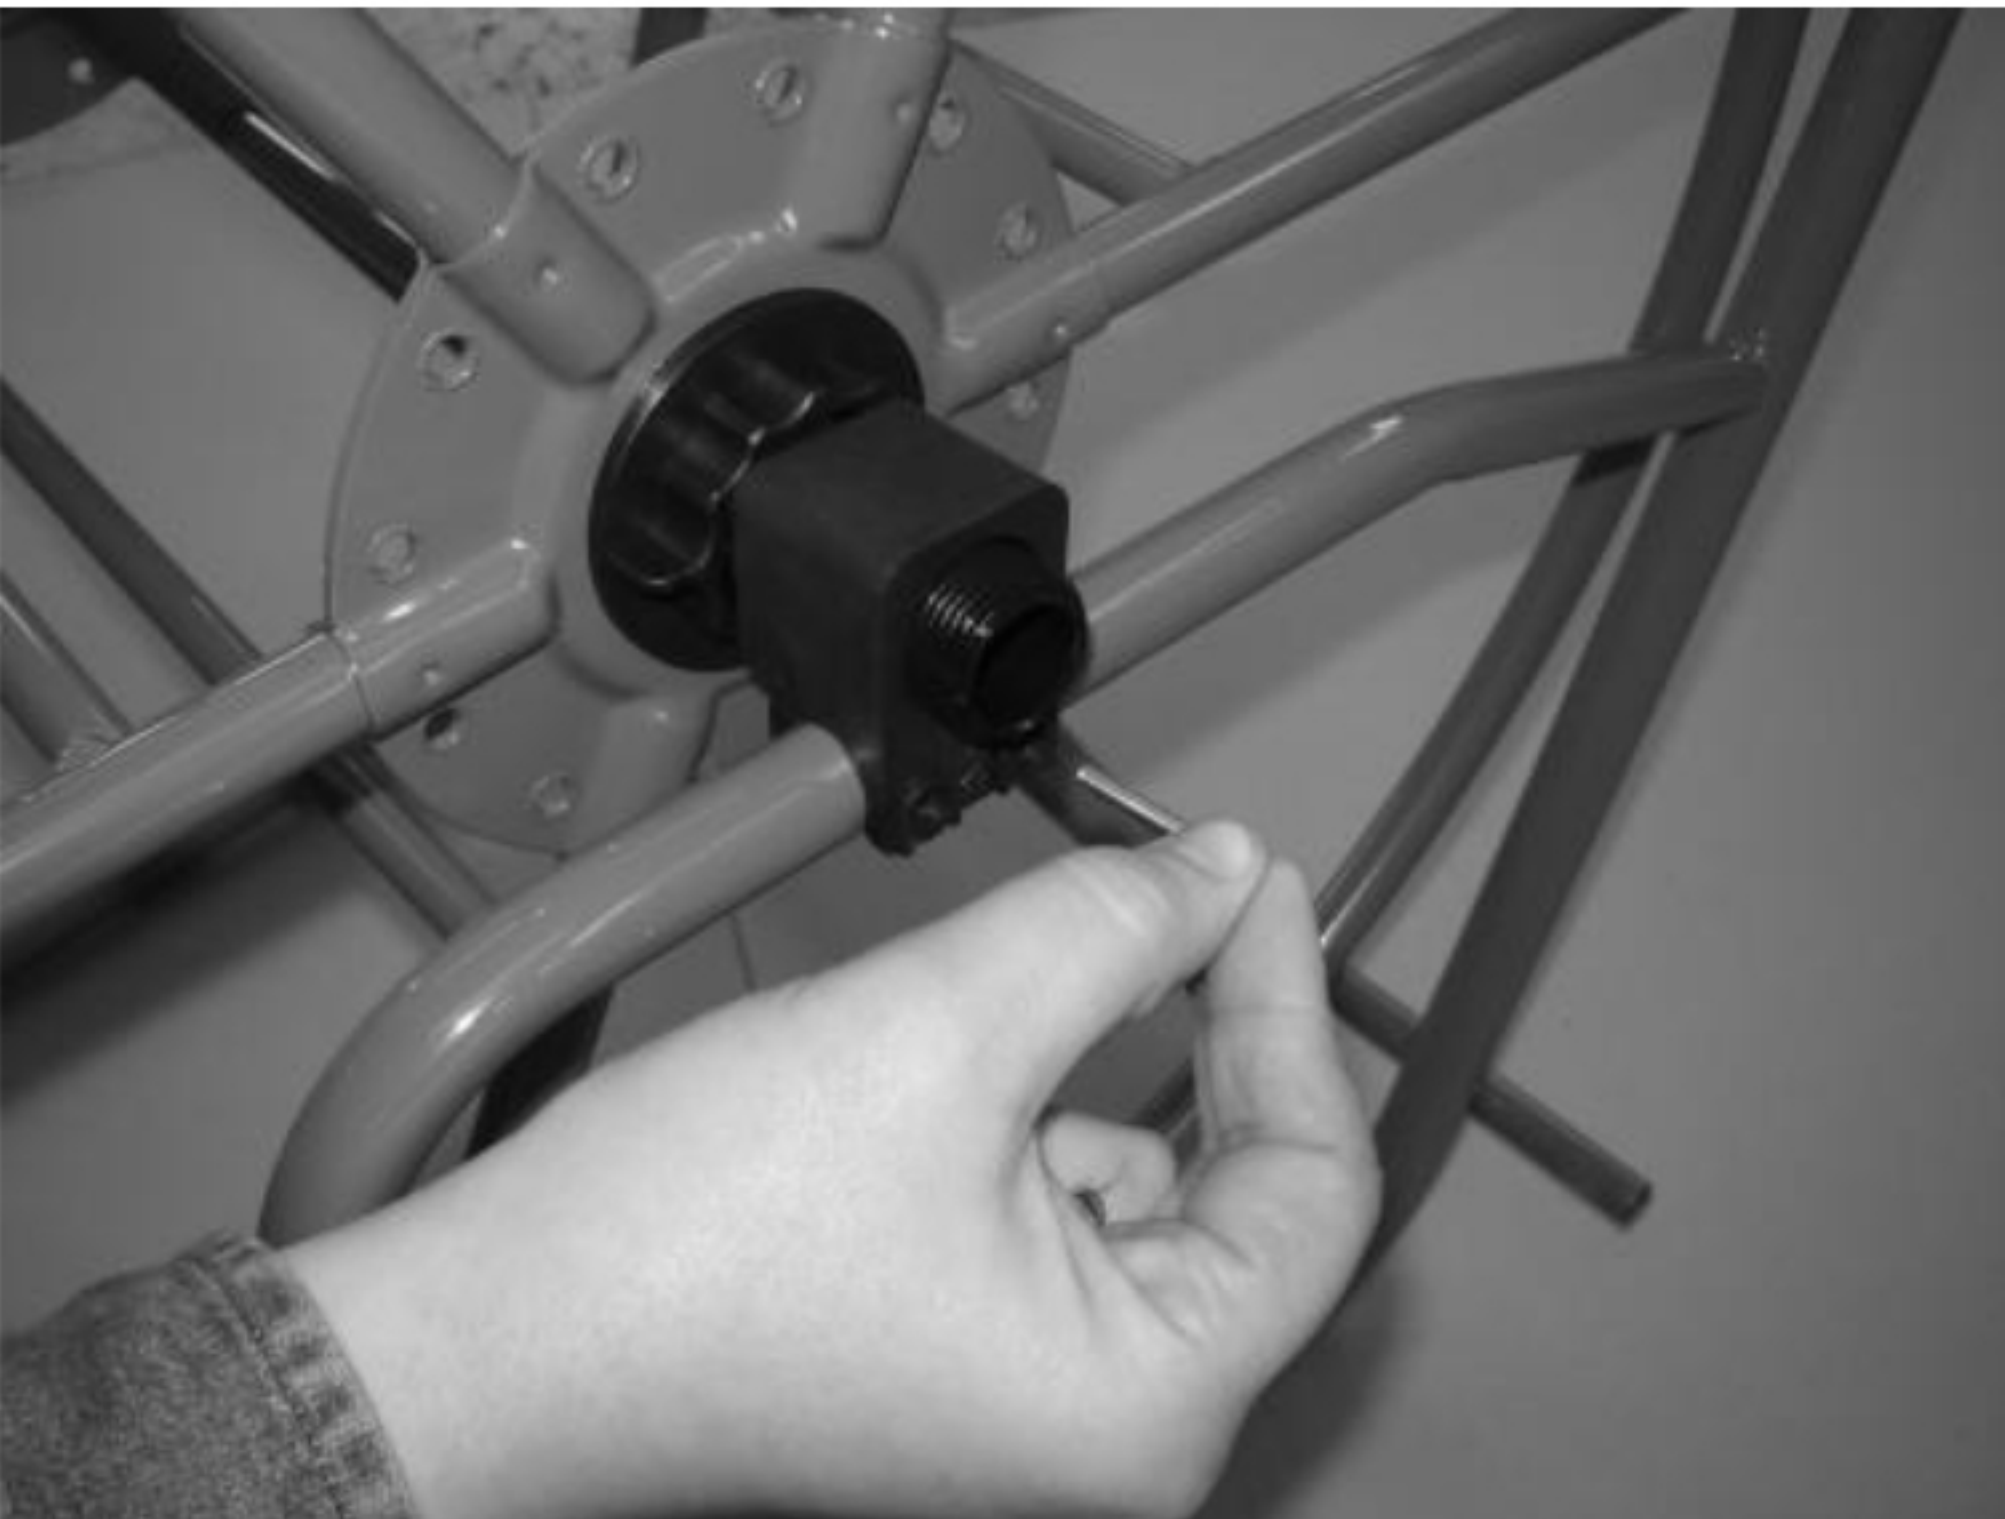

HydroSure Heavy Duty 110m x 19mm Two Wheel Hose Cart

1

2

3

4

5

6

7