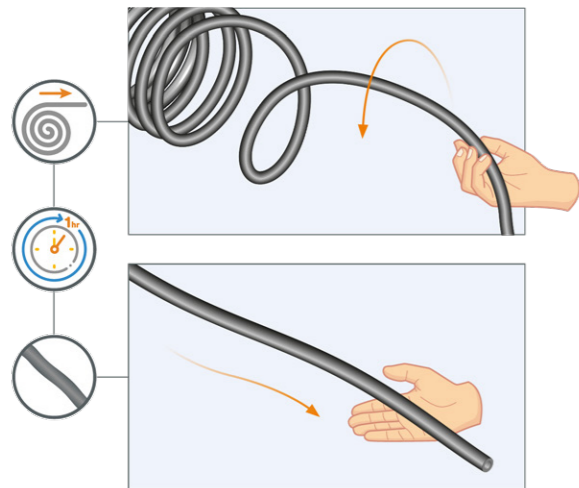

INSTALLATION

HELPFUL HINTS

UNRAVEL

INSTALLATION

WINTERISING

RACHET CLAMPS

OUTLET TIMER

2 x AA Batteries required

Digital Display Water Tap Timer

RAIN SENSOR

Rainfall Adjustment Depths of 3mm, 6mm, 12mm, 19mm and 25mm

Mini click adjustable rain sensor

EXTEND YOUR SYSTEM

View our website for ALL ranges
www.hydrosure.com