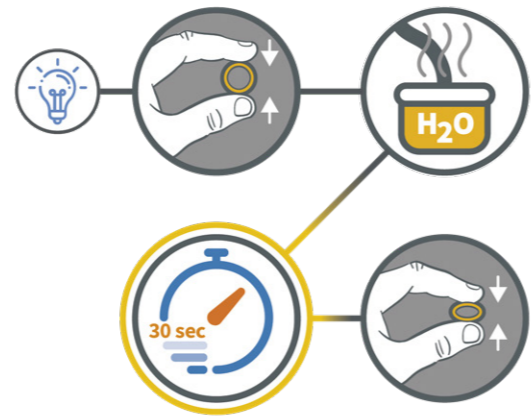

INSTALLATION

HELPFUL HINTS

UNRAVEL

INSTALLATION

WINTERISING

RACHET CLAMPS

OUTLET TIMER

2 x AA Batteries required

Digital Display Water Tap Timer

RAIN SENSOR

Rainfall Adjustment Depths of 3mm, 6mm, 12mm, 19mm and 25mm

Mini click adjustable rain sensor

EXTEND YOUR SYSTEM

View our website for ALL ranges
www.hydrosure.com