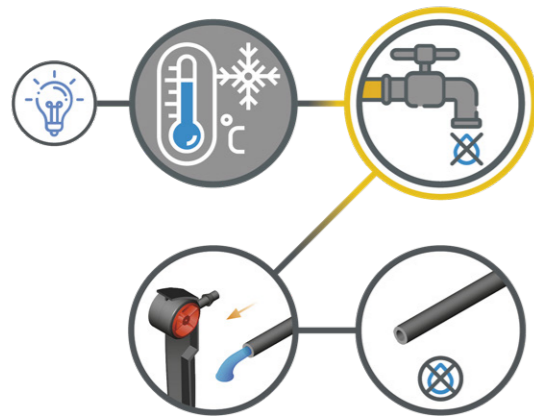

INSTALLATION

HELPFUL HINTS

UNRAVEL

INSTALLATION

WINTERISING

RACHET CLAMPS

OUTLET TIMER

2 x AA Batteries required

Digital Display Water Tap Timer

RAIN SENSOR

Rainfall Adjustment Depths of 3mm, 6mm, 12mm, 19mm and 25mm

Mini click adjustable rain sensor

EXTEND YOUR SYSTEM

View our website for ALL ranges
www.hydrosure.com