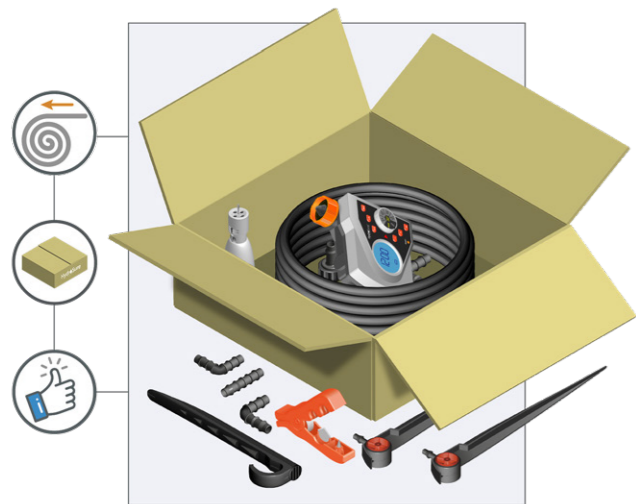

INSTALLATION

HELPFUL HINTS

UNRAVEL

INSTALLATION

WINTERISING

RACHET CLAMPS

OUTLET TIMER

2 x AA Batteries required

Digital Display Water Tap Timer

RAIN SENSOR

Rainfall Adjustment Depths of 3mm, 6mm, 12mm, 19mm and 25mm

Mini click adjustable rain sensor

EXTEND YOUR SYSTEM

View our website for ALL ranges
www.hydrosure.com