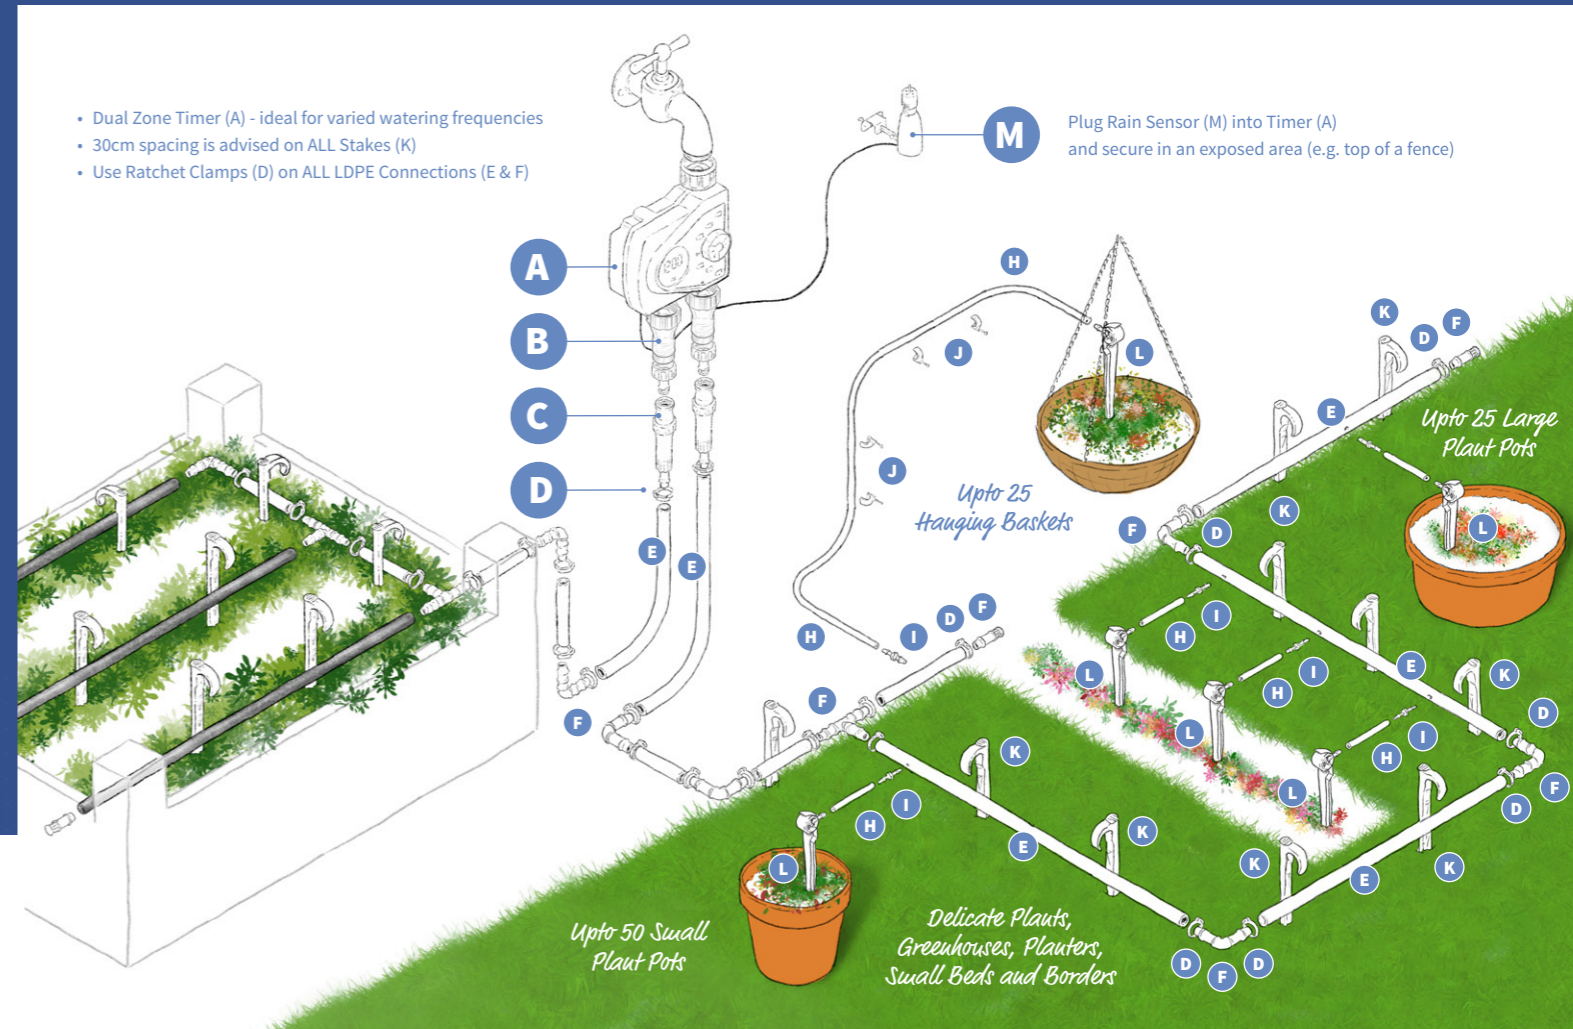

HydroSure™

IRRIGATION SYSTEMS THAT WORK

Automated Ultimate 50 Pot Irrigation System

www.hydrosure.com

AUTOULTIMATEDRIP50

5 056287 731415 >

PLANNING

COMPONENTS INCLUDED

INSTALLATION

HELPFUL HINTS

UNRAVEL

INSTALLATION

WINTERISING

RACHET CLAMPS

OUTLET TIMER

2 x AA Batteries required

Digital Display Water Tap Timer

RAIN SENSOR

Rainfall Adjustment Depths of 3mm, 6mm, 12mm, 19mm and 25mm

Mini click adjustable rain sensor

EXTEND YOUR SYSTEM

View our website for ALL ranges
www.hydrosure.com

HydroSure™
 IRRIGATION SYSTEMS THAT WORK

HydroSure™

IRRIGATION SYSTEMS THAT WORK