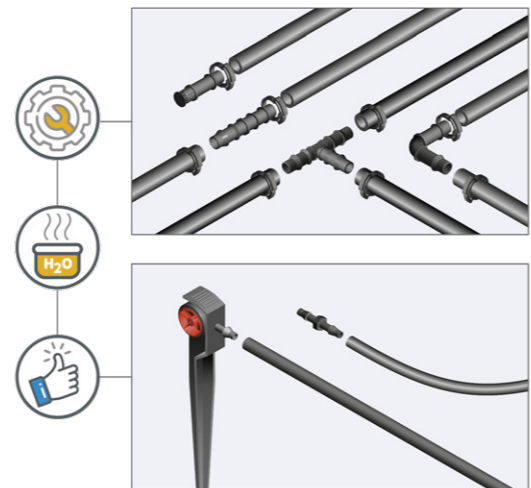

INSTALLATION

HELPFUL HINTS

UNRAVEL

INSTALLATION

WINTERISING

RACHET CLAMPS

OUTLET TIMER

2 x AA Batteries required

Digital Display Water Tap Timer

RAIN SENSOR

Rainfall Adjustment Depths of 3mm, 6mm, 12mm, 19mm and 25mm

Mini click adjustable rain sensor

EXTEND YOUR SYSTEM

View our website for ALL ranges
www.hydrosure.com