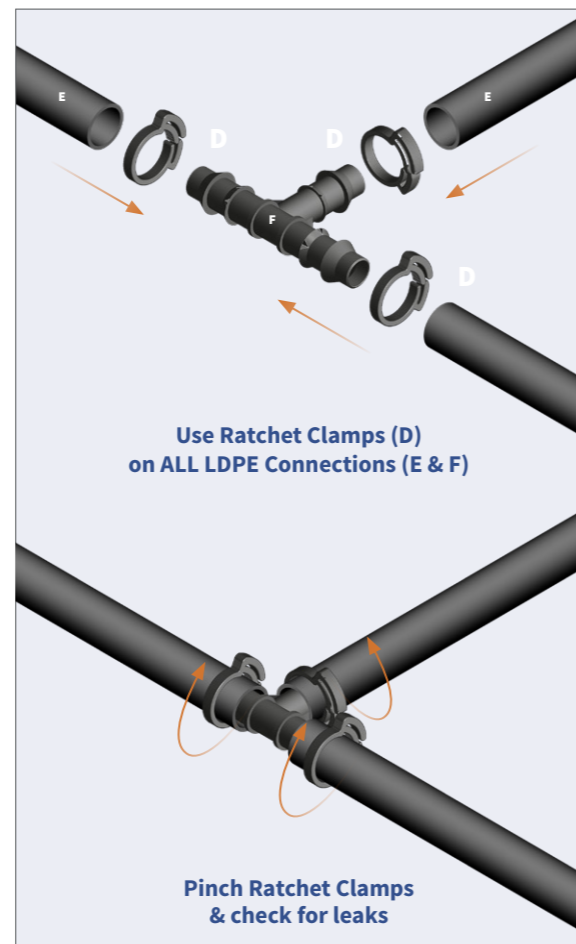

INSTALLATION

HELPFUL HINTS

UNRAVEL

INSTALLATION

WINTERISING

RACHET CLAMPS

OUTLET TIMER

2 x AA Batteries required

Digital Display Water Tap Timer

RAIN SENSOR

Rainfall Adjustment Depths of 3mm, 6mm, 12mm, 19mm and 25mm

Mini click adjustable rain sensor

EXTEND YOUR SYSTEM

View our website for ALL ranges
www.hydrosure.com