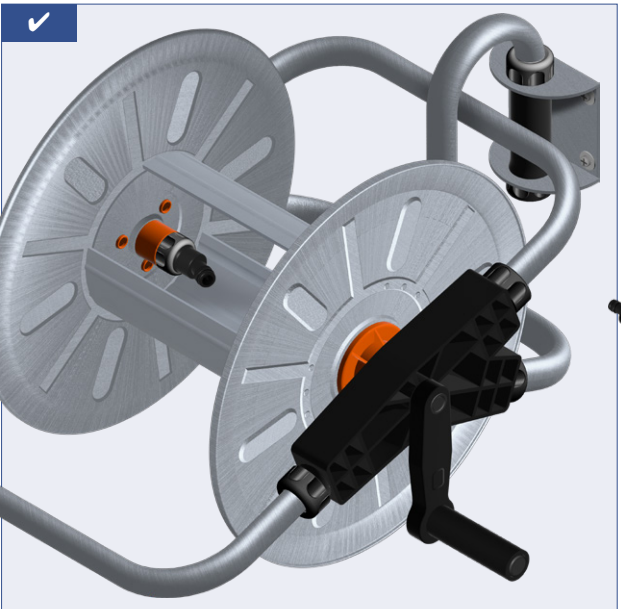

HydroSure™

IRRIGATION SYSTEMS THAT WORK

50m Wall Mounted Garden Hose Reel with Swing Function

www.hydrosure.com

AG130

8 010943 001448 >

COMPONENTS INCLUDED

ASSEMBLY - INSTRUCTIONS

HydroSureTM
IRRIGATION SYSTEMS THAT WORK
www.hydrosure.com

ADDITIONAL EQUIPMENT