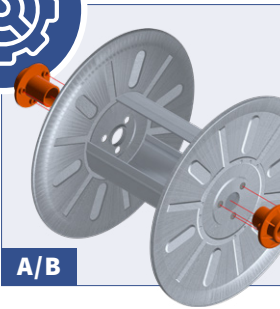

HydroSure™

IRRIGATION SYSTEMS THAT WORK

50m Wall Mounted Garden Hose Reel with Swing Function

www.hydrosure.com

AG130

8 010943 001448 >

COMPONENTS INCLUDED

ASSEMBLY - INSTRUCTIONS