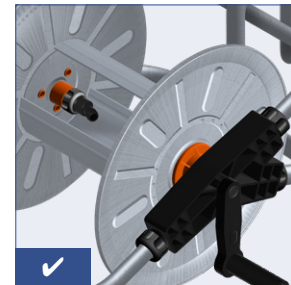

HydroSure™

IRRIGATION SYSTEMS THAT WORK

50m Wall Mounted Garden Hose Reel with Swing Function

www.hydrosure.com

AG130

8 010943 001448 >

COMPONENTS INCLUDED

ASSEMBLY - INSTRUCTIONS