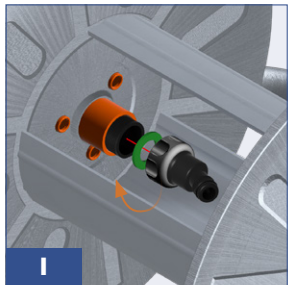

HydroSure™

IRRIGATION SYSTEMS THAT WORK

50m Wall Mounted Garden Hose Reel with Swing Function

www.hydrosure.com

AG130

8 010943 001448 >

COMPONENTS INCLUDED

ASSEMBLY - INSTRUCTIONS