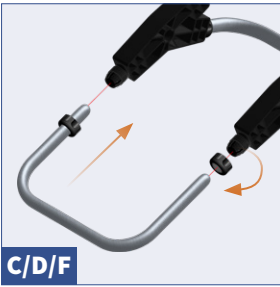

HydroSure™

IRRIGATION SYSTEMS THAT WORK

50m Wall Mounted Garden Hose Reel with Swing Function

www.hydrosure.com

AG130

8 010943 001448 >

COMPONENTS INCLUDED

ASSEMBLY - INSTRUCTIONS