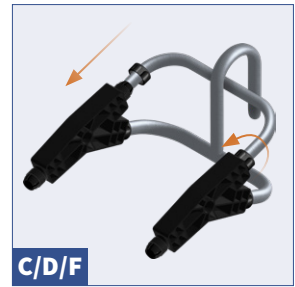

HydroSure™

IRRIGATION SYSTEMS THAT WORK

50m Wall Mounted Garden Hose Reel with Swing Function

www.hydrosure.com

AG130

8 010943 001448 >

COMPONENTS INCLUDED

ASSEMBLY - INSTRUCTIONS