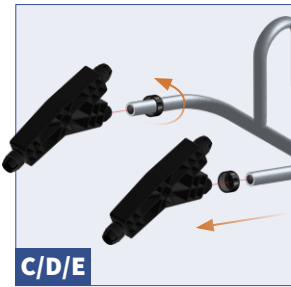

HydroSure™

IRRIGATION SYSTEMS THAT WORK

50m Wall Mounted Garden Hose Reel with Swing Function

www.hydrosure.com

AG130

8 010943 001448 >

COMPONENTS INCLUDED

ASSEMBLY - INSTRUCTIONS