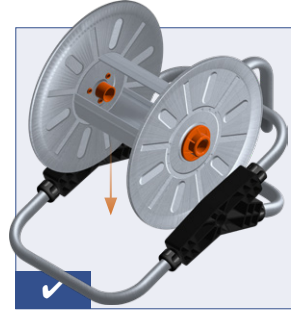

HydroSure™

IRRIGATION SYSTEMS THAT WORK

50m Wall Mounted Garden Hose Reel with Swing Function

www.hydrosure.com

AG130

8 010943 001448 >

COMPONENTS INCLUDED

ASSEMBLY - INSTRUCTIONS