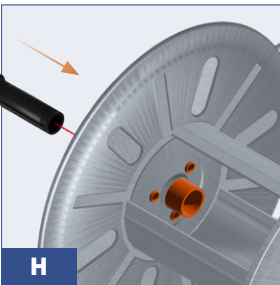

HydroSure™

IRRIGATION SYSTEMS THAT WORK

50m Wall Mounted Garden Hose Reel with Swing Function

www.hydrosure.com

AG130

8 010943 001448 >

COMPONENTS INCLUDED

ASSEMBLY - INSTRUCTIONS