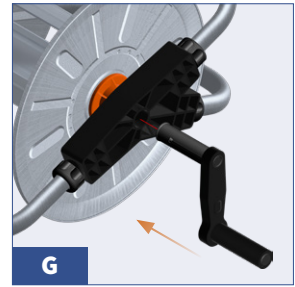

HydroSure™

IRRIGATION SYSTEMS THAT WORK

50m Wall Mounted Garden Hose Reel with Swing Function

www.hydrosure.com

AG130

8 010943 001448 >

COMPONENTS INCLUDED

ASSEMBLY - INSTRUCTIONS