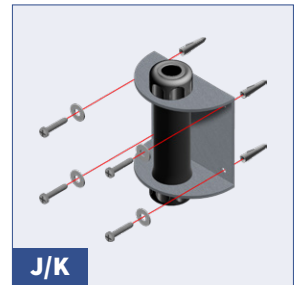

HydroSure™

IRRIGATION SYSTEMS THAT WORK

50m Wall Mounted Garden Hose Reel with Swing Function

www.hydrosure.com

AG130

8 010943 001448 >

COMPONENTS INCLUDED

ASSEMBLY - INSTRUCTIONS