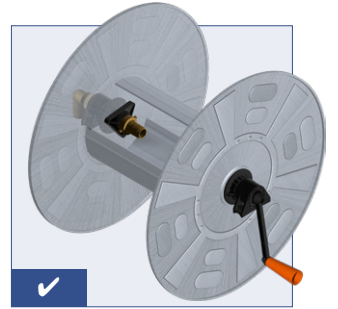

ASSEMBLY - INSTRUCTIONS