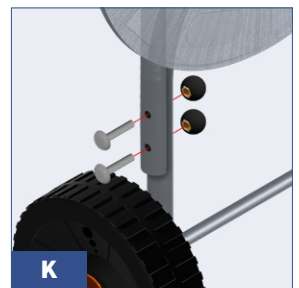

ASSEMBLY - INSTRUCTIONS