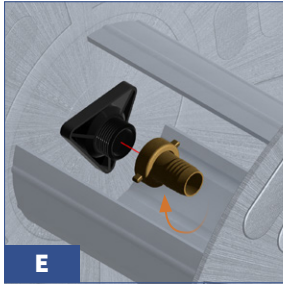

ASSEMBLY - INSTRUCTIONS