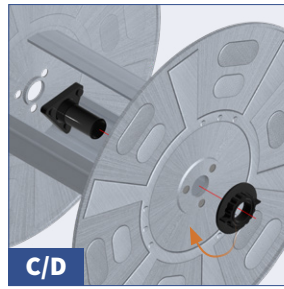

ASSEMBLY - INSTRUCTIONS