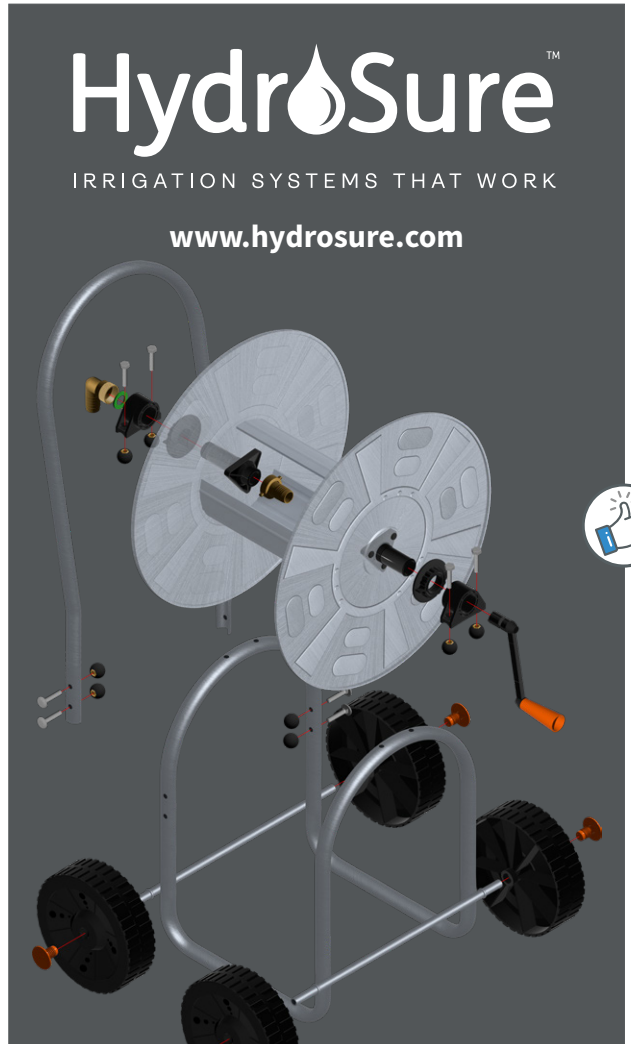

ASSEMBLY - INSTRUCTIONS

ADDITIONAL EQUIPMENT