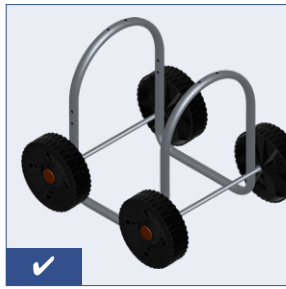

ASSEMBLY - INSTRUCTIONS