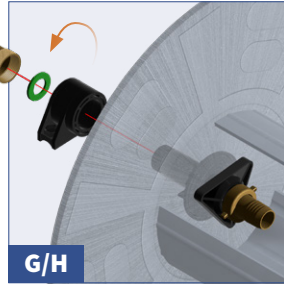

ASSEMBLY - INSTRUCTIONS