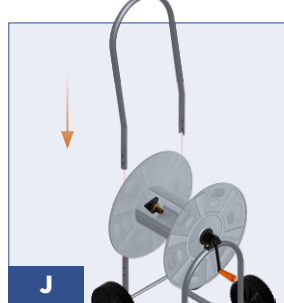

ASSEMBLY - INSTRUCTIONS