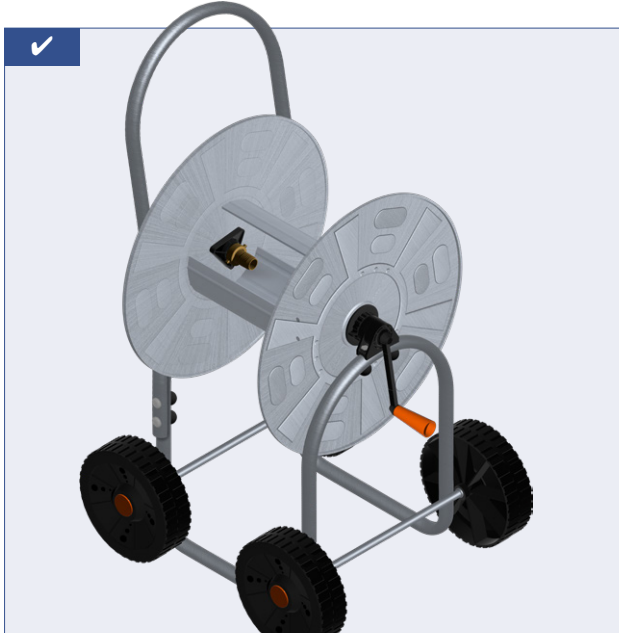

ASSEMBLY - INSTRUCTIONS

ADDITIONAL EQUIPMENT