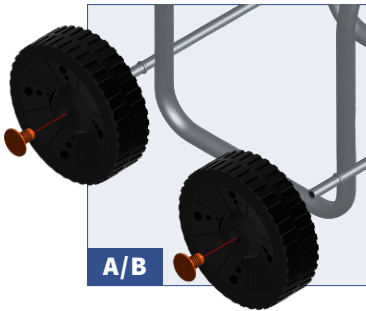

ASSEMBLY - INSTRUCTIONS