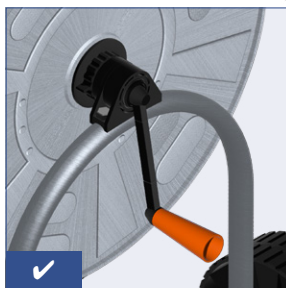

ASSEMBLY - INSTRUCTIONS