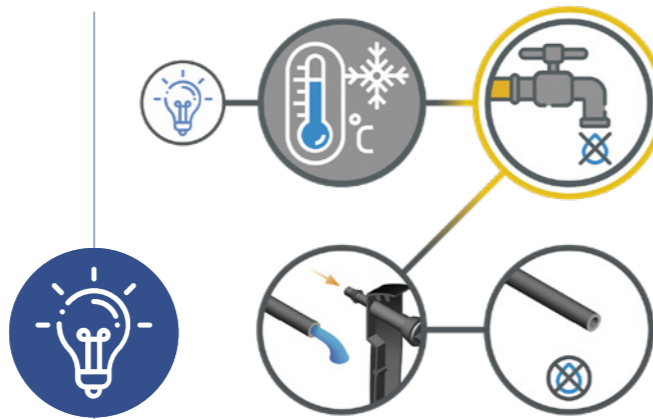

COMPONENTS INCLUDED

<p>A x1</p>	<p>B x1</p>	<p>C x1</p>
<p>D x1</p>	<p>E x20</p>	<p>Things you might need</p>
<p>F x10</p>	<p>G x20</p>	

PLANNING

INSTALLATION

<p>A</p>	<p>B</p>		
<p>C</p>	<p>D</p>	<p>E</p>	<p>F</p>
<p>G</p>	<p>G</p>	<p>G</p>	<p>G</p>

HELPFUL HINTS

UNRAVEL

INSTALLATION

FLUSHING SYSTEM

WINTERISING

HOLE PUNCHING

ADDITIONAL EQUIPMENT

EXTEND YOUR SYSTEM

HydroSure™

IRRIGATION SYSTEMS THAT WORK