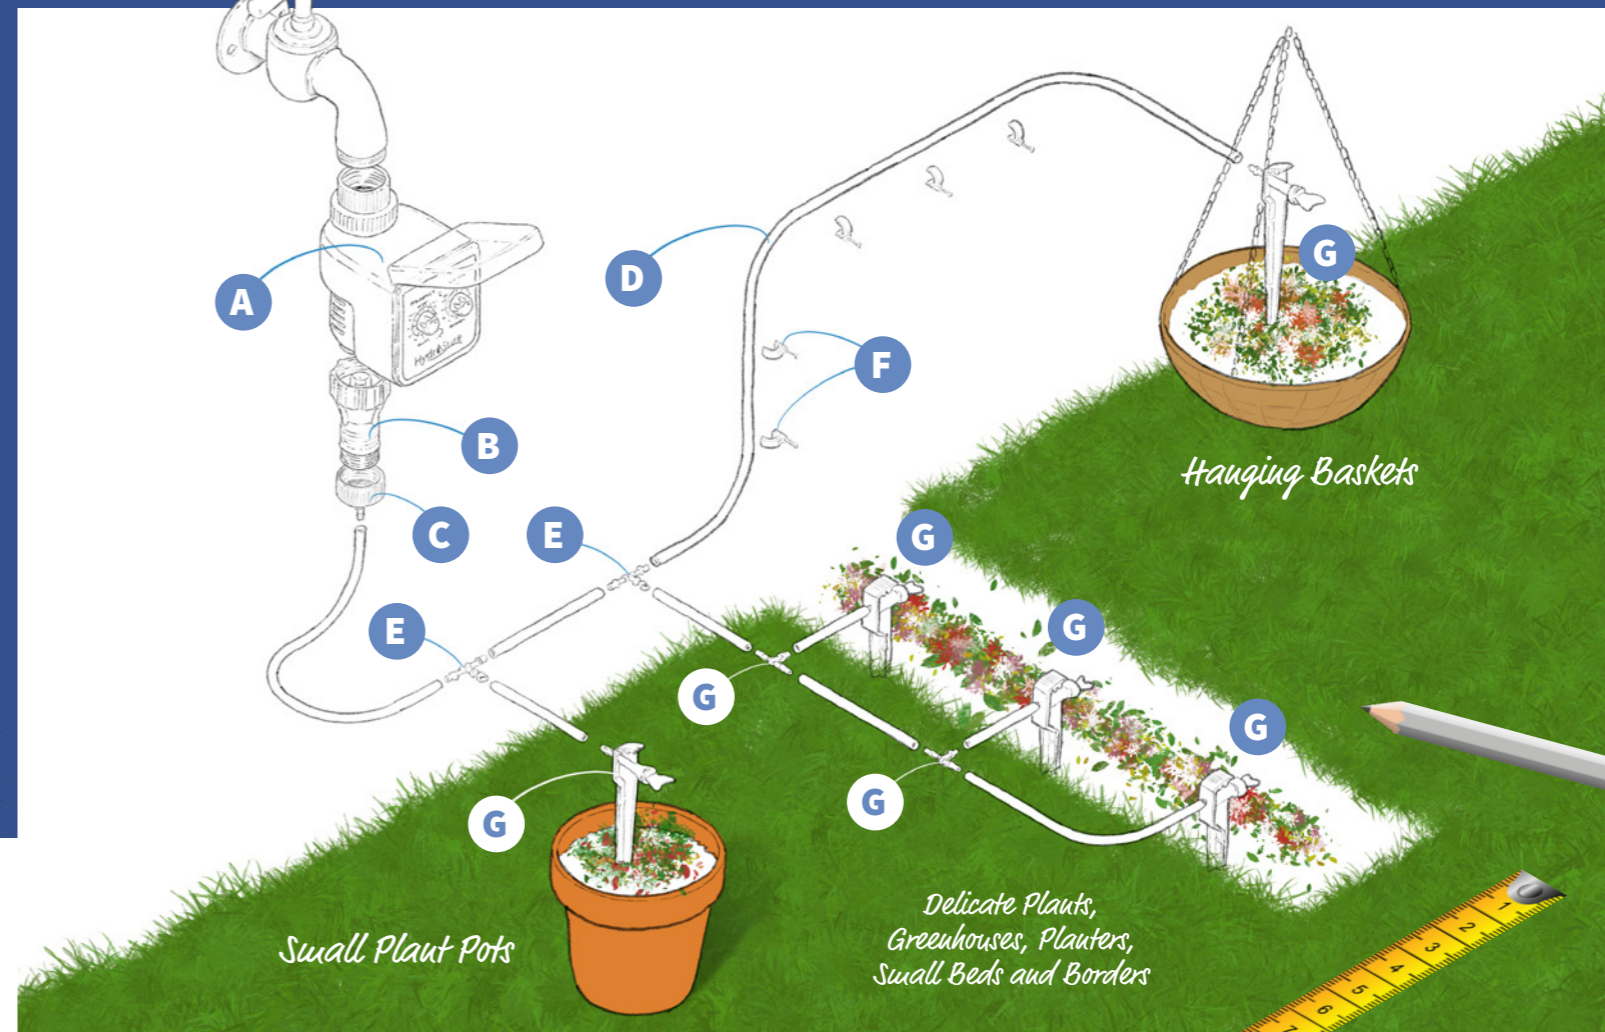

HydroSure™

IRRIGATION SYSTEMS THAT WORK

Automated Value 20 Pot Drip Irrigation System with Timer

(4mm Internal / 6mm External - 25m LDPE Pipe)

www.hydrosure.com

VALUEDRIP_TIMER-INSTRUCTION

5 056287 719604 >

COMPONENTS INCLUDED

<p>A x1</p>	<p>B x1</p>	<p>C x1</p>
<p>D x1</p>	<p>E x20</p>	<p>Things you might need</p>
<p>F x10</p>	<p>G x20</p>	

PLANNING

INSTALLATION

<p>A</p>	<p>B</p>		
<p>C</p>	<p>D</p>	<p>E</p>	<p>F</p>
<p>G</p>	<p>G</p>	<p>G</p>	<p>G</p>

HELPFUL HINTS

UNRAVEL

INSTALLATION

FLUSHING SYSTEM

WINTERISING

HOLE PUNCHING

ADDITIONAL EQUIPMENT

EXTEND YOUR SYSTEM

HydroSure™

IRRIGATION SYSTEMS THAT WORK