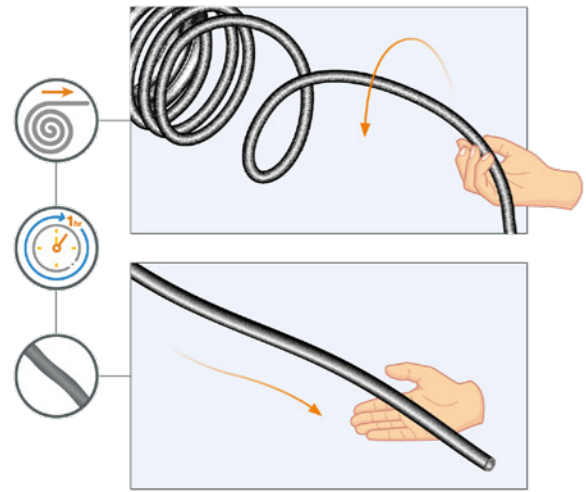

HELPFUL HINTS

UNRAVEL